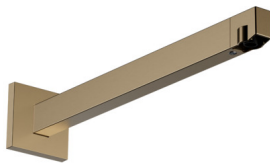

Shower arm E 39 cm

Finish: **Brushed Bronze** Article Number: **24337140**

Description

product features

- length: 390 mm
- installation type: exposed installation
- material: brass/ plastic
- connection type: G 1/2

Design awards

Product image